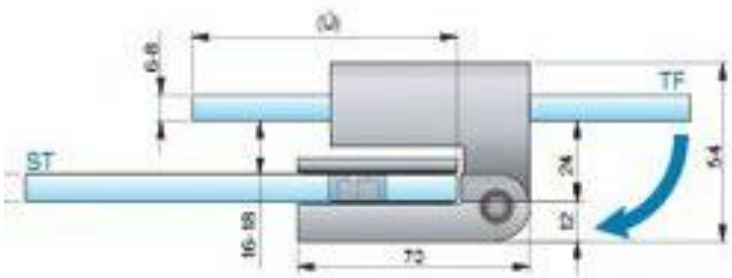

Grollo
SHOWER ENCLOSURES

phone: +371 20010062 www.grollo.eu info@grollo.eu