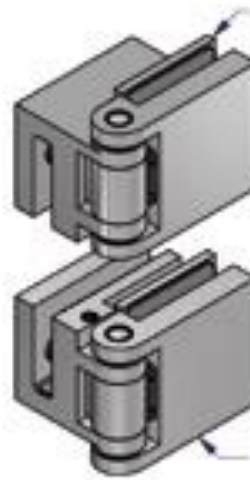

Grollo
SHOWER ENCLOSURES

phone: +371 20010062 www.grollo.eu info@grollo.eu