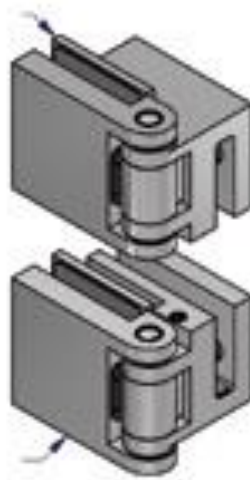

Grollo
SHOWER ENCLOSURES

phone: +371 20010062 www.grollo.eu info@grollo.eu