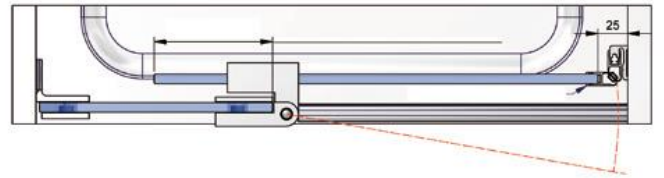

Grollo
SHOWER ENCLOSURES

phone: +371 20010062 www.grollo.eu info@grollo.eu