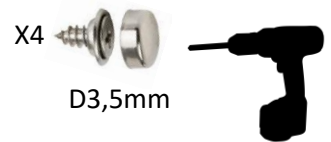

X4

D3,5mm

Grollo
SHOWER ENCLOSURES

phone: +371 20010062 www.grollo.eu info@grollo.eu