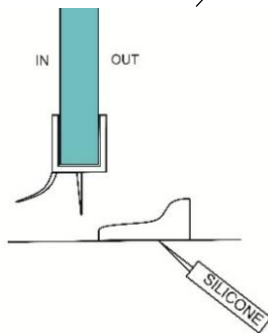

LEFT

RIGHT

X4

D3,5mm

Grollo
SHOWER ENCLOSURES

phone: +371 20010062 www.grollo.eu info@grollo.eu

Grollo
SHOWER ENCLOSURES

phone: +371 20010062 www.grollo.eu info@grollo.eu