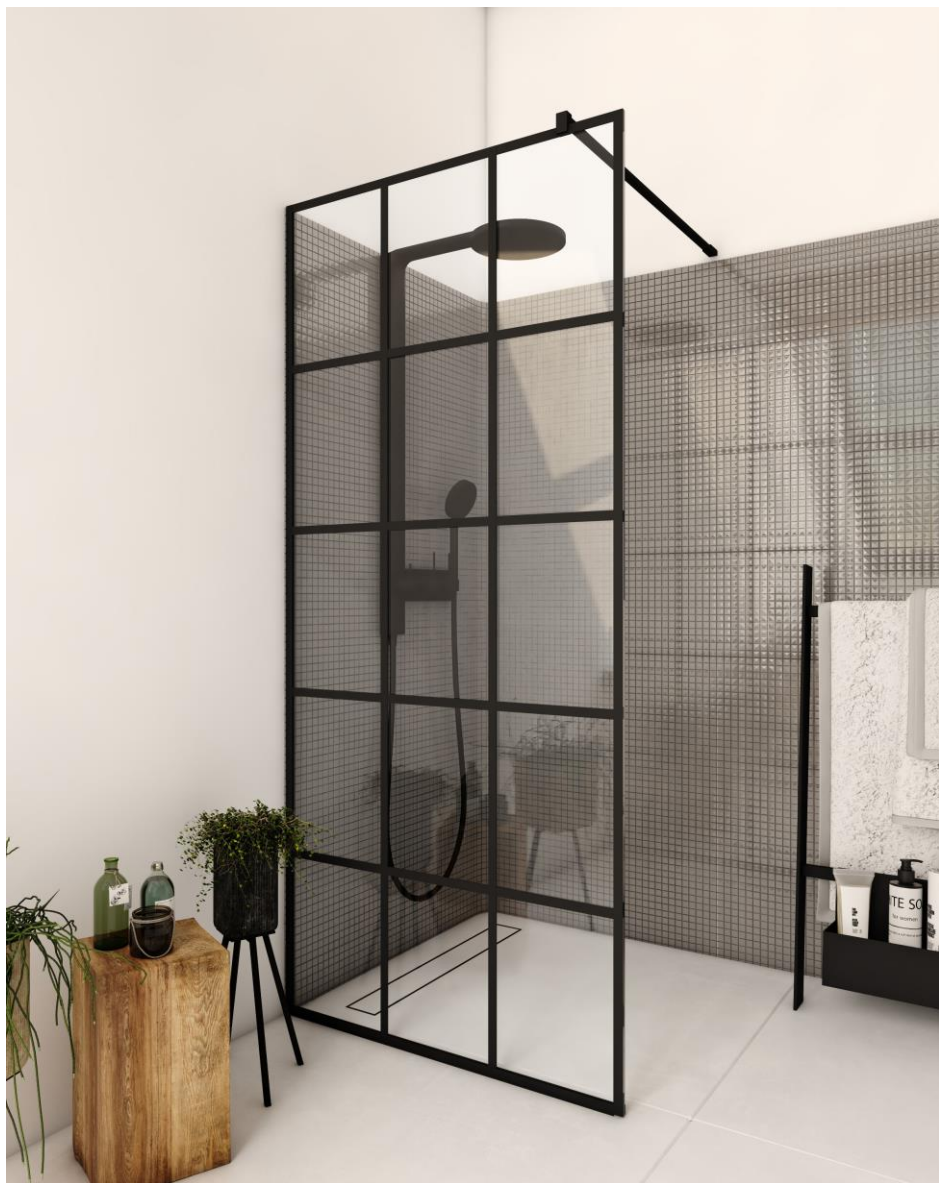

DEEP LINE

BLACK DESIGN SHOWER WALLS, DOORS, ENCLOSURES AND BATH SCREENS

Grollo
SHOWER ENCLOSURES

+371 20010062 info@grollo.eu www.grollo.eu