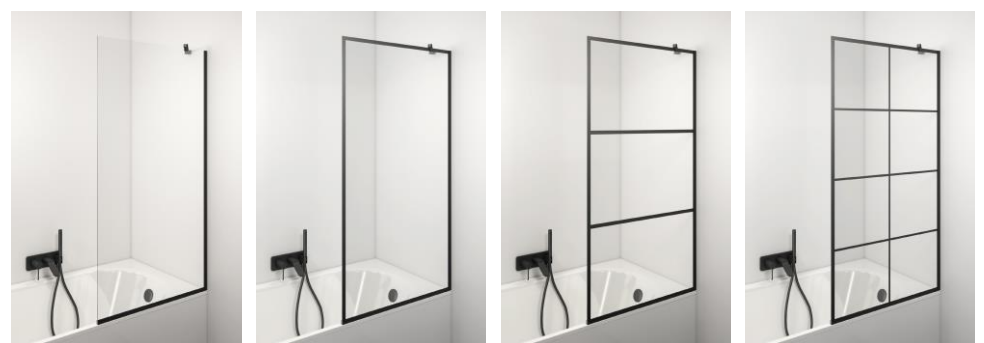

DEEP LINE

BLACK DESIGN SHOWER WALLS, DOORS, ENCLOSURES AND BATH SCREENS

Grollo
SHOWER ENCLOSURES

+371 20010062 info@grollo.eu www.grollo.eu