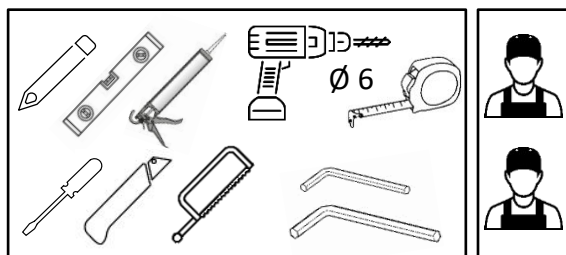

REBECCA

Shower door installation instructions

| | | | |
|-----|--|----------------------|---|
| 1. | | MF-42/8-ER | 2 |
| 2. | | 400211PS-013 | 1 |
| 3. | | 40021PS - 009 | 1 |
| 4. | | 3,5x35 SK1SET; Ø 6 | 5 |
| 5. | | PAL-01 | 1 |
| 6. | | PAL-01B | 1 |
| 7. | | SC-ALU8X9NEW | 1 |
| 8.A | | SC-SL-UZL180R | 1 |
| 8.B | | SC-SL-UZL180L | 1 |
| 9. | | SU45CH + SK2SET1 | 1 |
| 10. | | DR-CH32 | 1 |
| 11. | | WGLA6801CP + SK3SET1 | 2 |
| 12. | | 8 mm Safety Glass | 1 |
| 13. | | 8 mm Safety Glass | 1 |